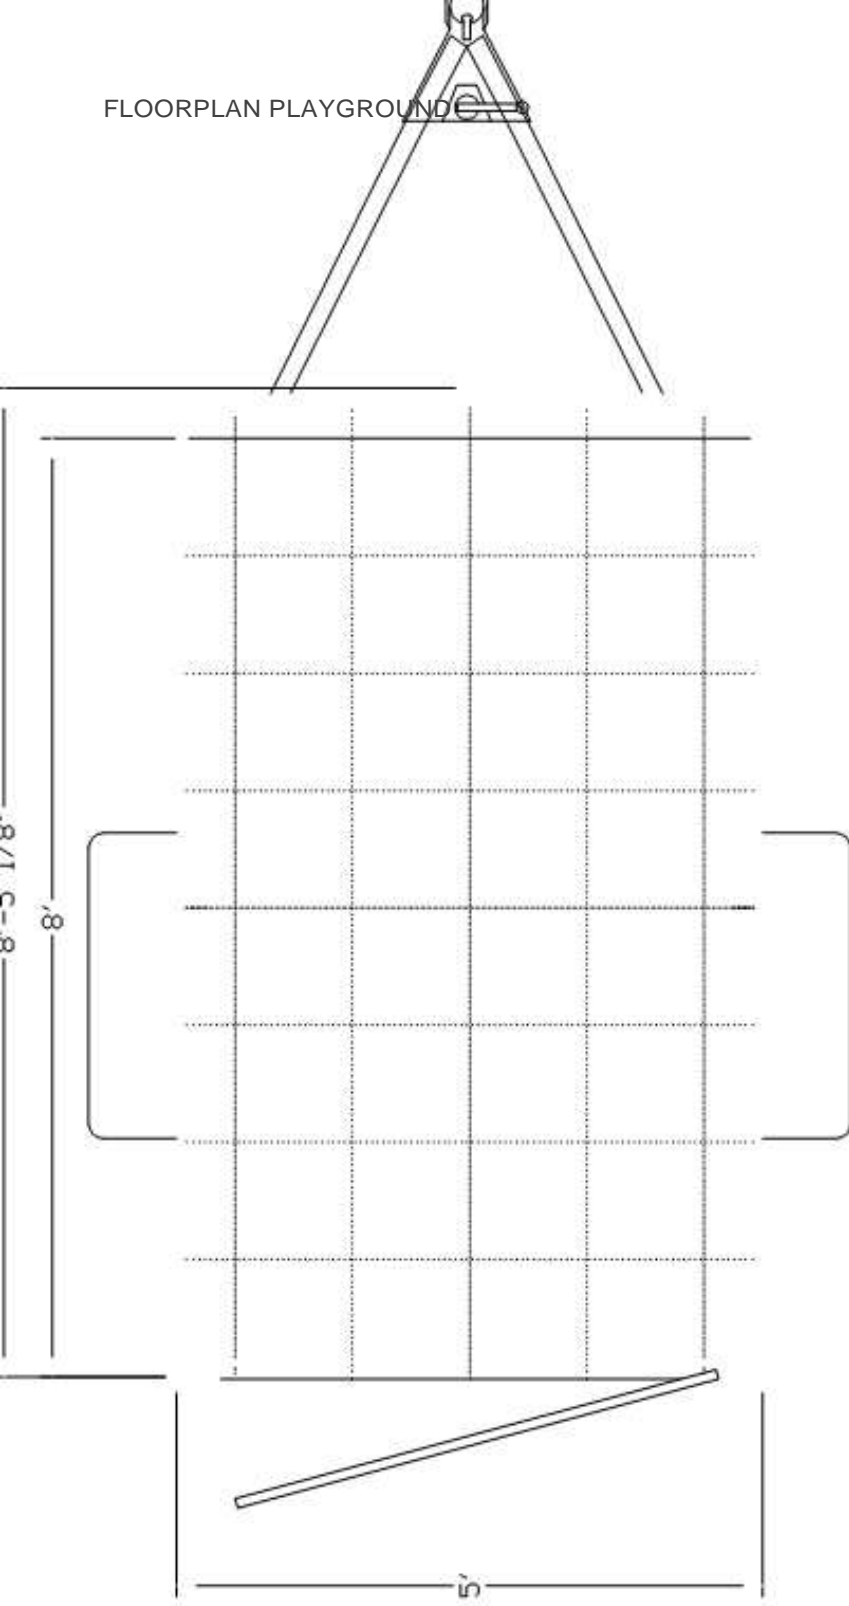

## SPECIFICATIONS OB58SA

Overall Length	11'4"
Interior Length	7'10"
Box Width/OA Width	5'0"/6'6"
Box Height/OA Height	6'9"
Interior Width	4'8"
Interior Height (to center of roof bow)	5'0"
Platform Height/Ball Height	17-1/2"
Rear Doors	Single
Rear Door Width	51"
Rear Door Height	55"
Axles	2990# Single
Frame	3" Tube
Tire Size	14" Bias
Hitch Ball Size	2"
Curb Weight	715#
Hitch Weight	72#
Exterior	.024 Smooth
Sidewalls	Lauan
Payload Capacity	2275#
GVWR	2990#
Floor	5/8" Plywood
Brakes	N/A

**Toll Free (877) 258-1445**

**www.BestPriceTrailers.com**

FLOORPLAN PLAYGROUND

1  
 MID  
 APPROVED BY:  
 SCALE: N.T.S.

NOTES:  
 GRID=12"x12" SQUARES

REV. #	DATE	DESCRIPTION

PAGE AMERICAN CLAIMS PROPRIETARY RIGHTS TO THE MATERIAL DISCLOSED HEREIN. NEITHER THIS DRAWING NOR ANY REPRODUCTION THEREOF MAY BE USED TO MANUFACTURE ANYTHING WITHOUT PERMISSION IN WRITING.