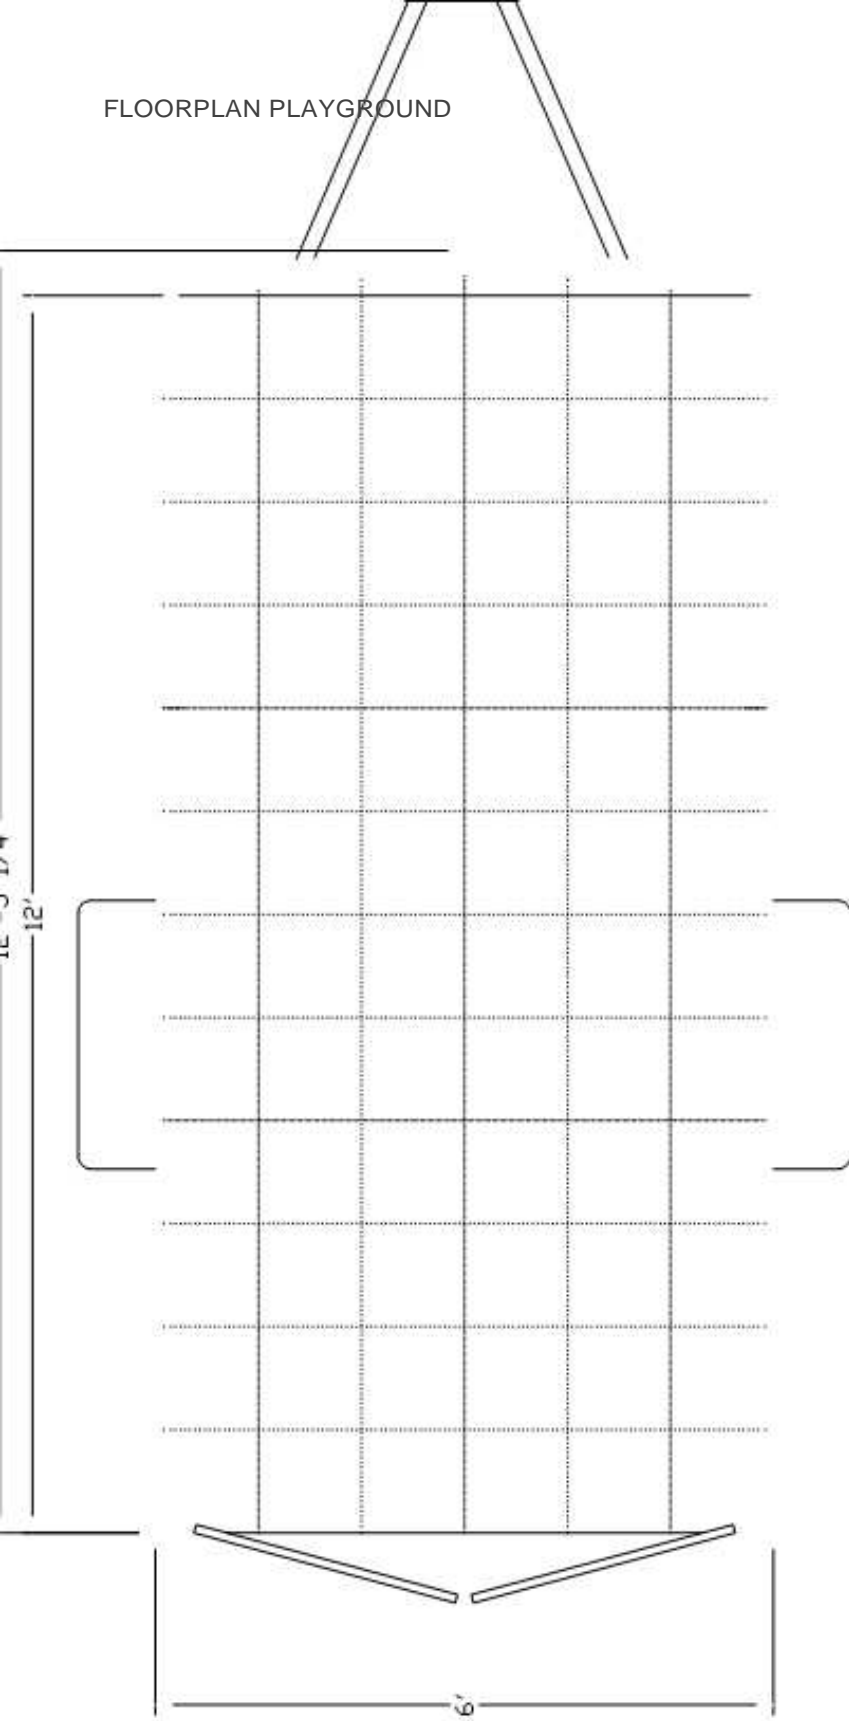

## SPECIFICATIONS OB612SA

Overall Length	15'5"
Interior Length	11'10"
Box Width/OA Width	6'0"/7'6"
Box Height/OA Height	7'2"
Interior Width	5'8"
Interior Height (to center of roof bow)	5'6"
Platform Height/Ball Height	17-1/2"
Rear Doors	Double
Rear Door Width	63"
Rear Door Height	61"
Axles	2990# Single
Frame	3" Tube
Tire Size	14" Bias
Hitch Ball Size	2"
Curb Weight	995#
Hitch Weight	100#
Exterior	.024 Smooth
Sidewalls	Luan
Payload Capacity	1995#
GVWR	2990#
Floor	5/8" Plywood
Brakes	N/A

**Toll Free (877) 258-1445**

**[www.BestPriceTrailers.com](http://www.BestPriceTrailers.com)**

FLOORPLAN PLAYGROUND

  
 SCALE: N.T.S. APPROVED BY: \_\_\_\_\_

NOTES:  
 GRID=12'x12" SQUARES

REV. #	DATE	DESCRIPTION