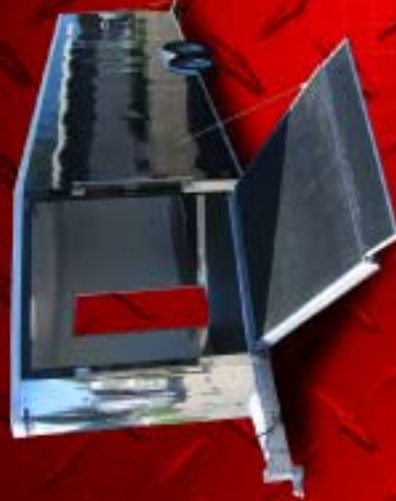

WASH CAR Trailers

EXTREME SPORT SERIES

ALUMINUM SNOWMOBILE / ATV HAULER

8.5' x 24' Deck Over

Trailers Shown with Optional Features

8.5' x 24' Deck Over

"Quality is a standard... Not an Option"

WASH CAR Trailers

EXTREME SPORT STANDARD FEATURES

Available Lengths	8-1/2' wide, 16' thru 32'
Interior Height	78"
Interior Width	99"
Exterior Aluminum	.030 Screwless Bonded Smooth Sides
Wheels	15" - 16" Silver Steel MOD
Tires	15" - 16" Radial Tires
Frame	2 x 6 .188 Double Hollow Tube
Tongue	2 x 6 .188 Double Hollow Tube
Coupler	2-5/16 Single Tube Adjustable
E-Z Lube Torsion Axles	3500# thru 6000# w/ Electric Brakes
Side Wall Construction	1 x 1 1/2 Tube w/ 16" Centers
Floor Crossmembers	2 x 3 Tube w/ 24" Centers
Flooring	3/4" Adventec Plywood
Interior Walls & Ceiling	White Vinyl
Roof Bows	1 x 1 1/2 Tube w/ 16" Centers
Side Door	32" w/ Flush Locks
Wedge Front	5' Wrapped w/ .030 Colored Aluminum
Wedge Nose	Wrapped w/ Brite Anodized
Front Ramp Doors	Spring Assisted w/ Zinc Coated Steel Bar Locks
Rear Ramp Doors	Spring Assisted 16" Transition Flap w/ Zinc Coated Steel Bar Locks
Roof	.024 Seamless Aluminum Bonded
Exterior Trim	3" Top and 1 1/2" Bottom Completely Screwed
Back End	Wrapped with .030 Colored Aluminum
Breakaway Kit	Standard
Electric	1 Dome Light w/ Wall Switch
Wiring	Hidden (not exposed) and Grommet
Tail Lights	2 - Slimline L.E.D.
Stone Guard	24"
Fenders	Aluminum Tear Drop - No Kickdowns
Clearance Lights	2" Round Submersible
Warranty	3-year Limited Factory